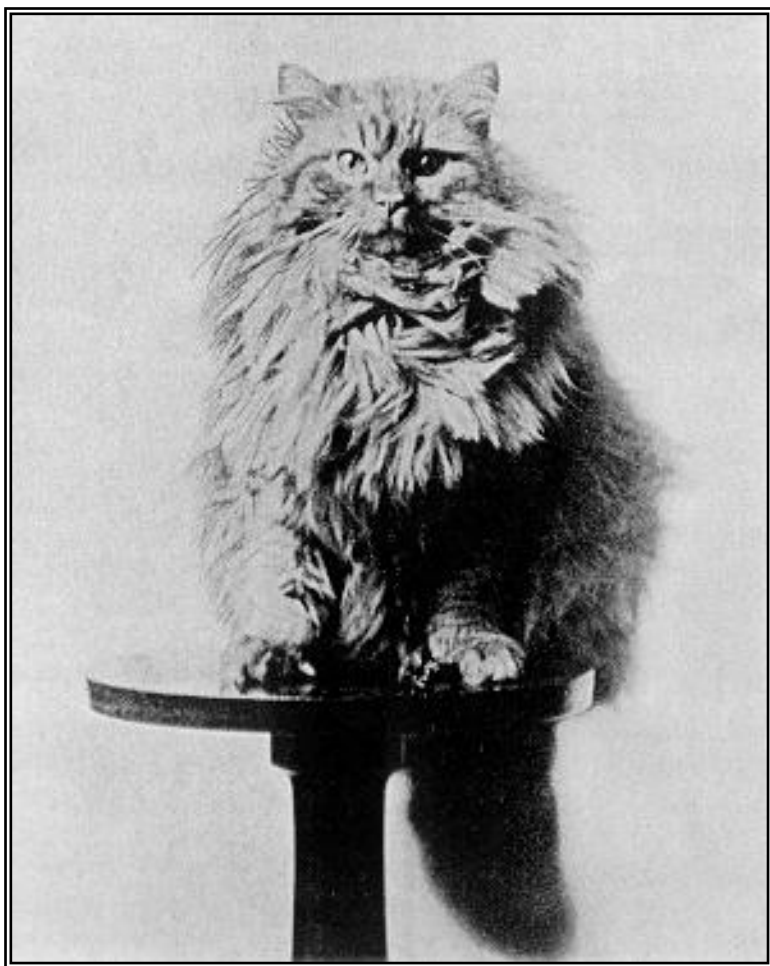

Stud Book & Register  
*of the*  
Cat Fanciers' Association  
INCORPORATED

Ch. Admiral Vermilion \*3645  
Red Male.  
Owner, Mrs. O. H. Fabian

*Stud Book, Register, and Kitten Register*

*of the*

**Cat Fanciers' Association**